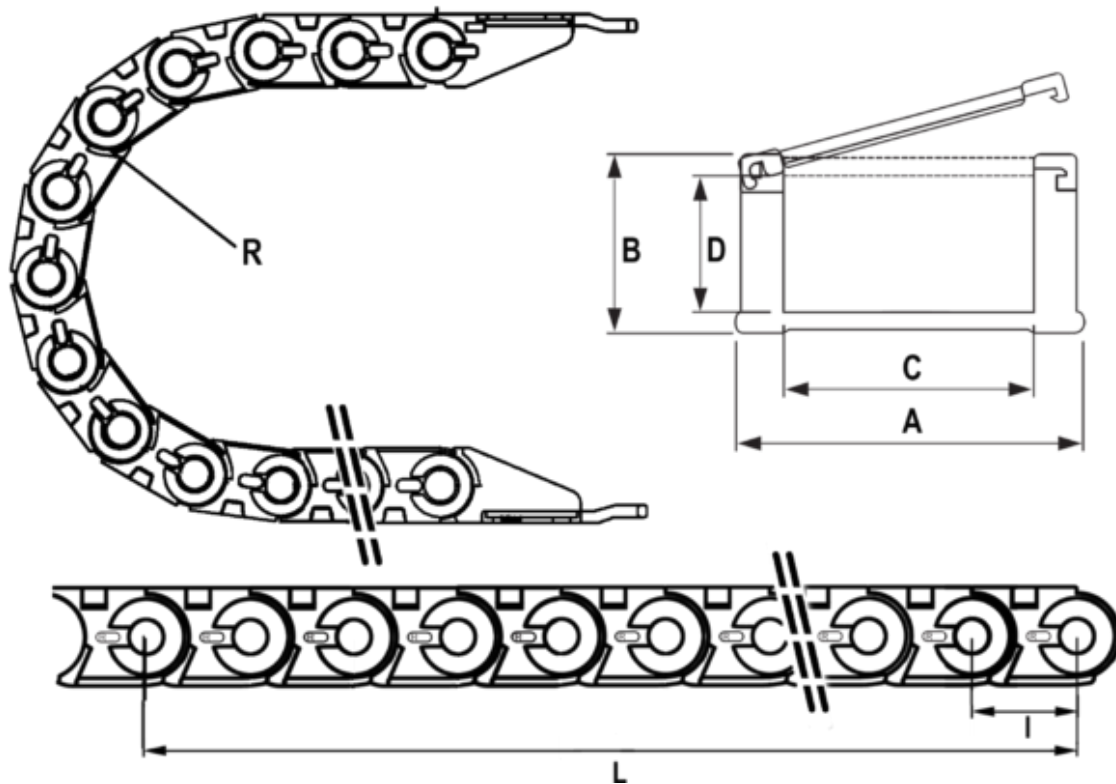

Data Sheet

Article number: 18CPS02020R038
Description: Cable chain, CPS MINI
Type CPS020.20.R38-1000L (50 LK)

Measures

Full length	= 1000mm
Inside Height	= 14.5
Inside Width	= 20
Link Length(Pitch)	= 20
Outside Height	= 20
Outside Width	= 29
Radius	= 038